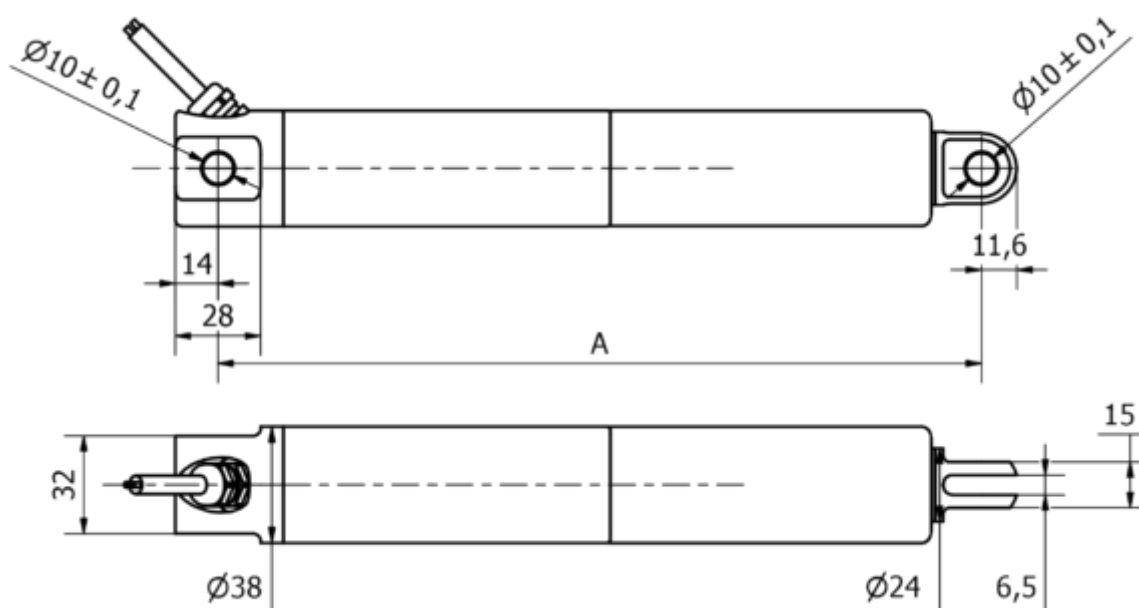

Data Sheet

Article number: 8A38225018003LCNLSN0

Description: KLEEl ine38, 250mm, 1800N, 3 mm/s, Aluminium black RAL9005, IP66
24 VDC, 3 m. cable, Limit Switch, Clevis

Measures

A	= 210 + slaglængde/stroke
Cable length	= 3 m
Load speed mm/s	= 3 mm/s
Option	= Limit switch
Stroke (mm)	= 250
Voltage	= 24 V